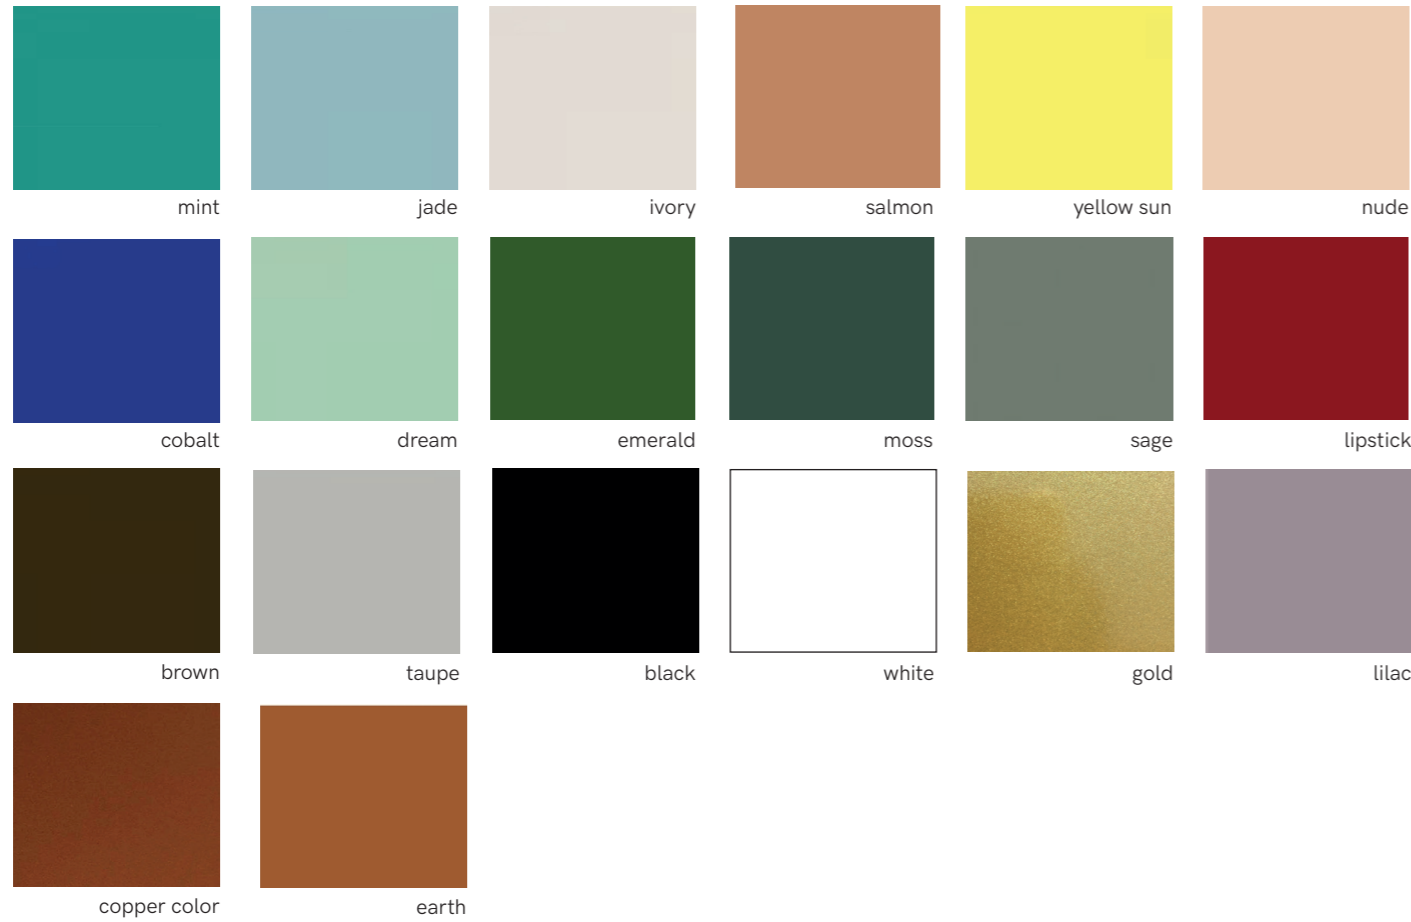

FINISHINGS

lacquered metal structure and cylinders finish options