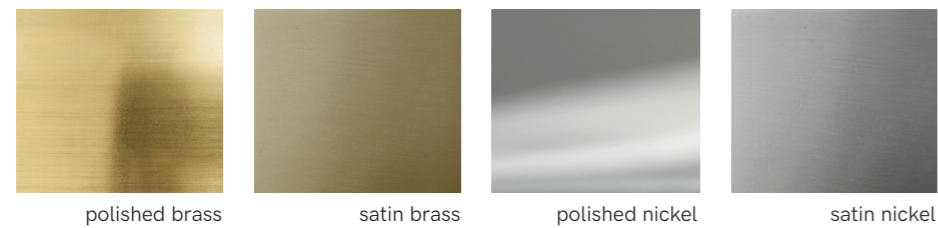

 59" / 1,5m

FINISHINGS

lacquered metal structure and cylinders finish options

polished and satin metal circular fittings finish options

POLISHED AND SATIN METAL PIECES
this product is handmade; any small stain or roughness is a feature of the product, not a defect.